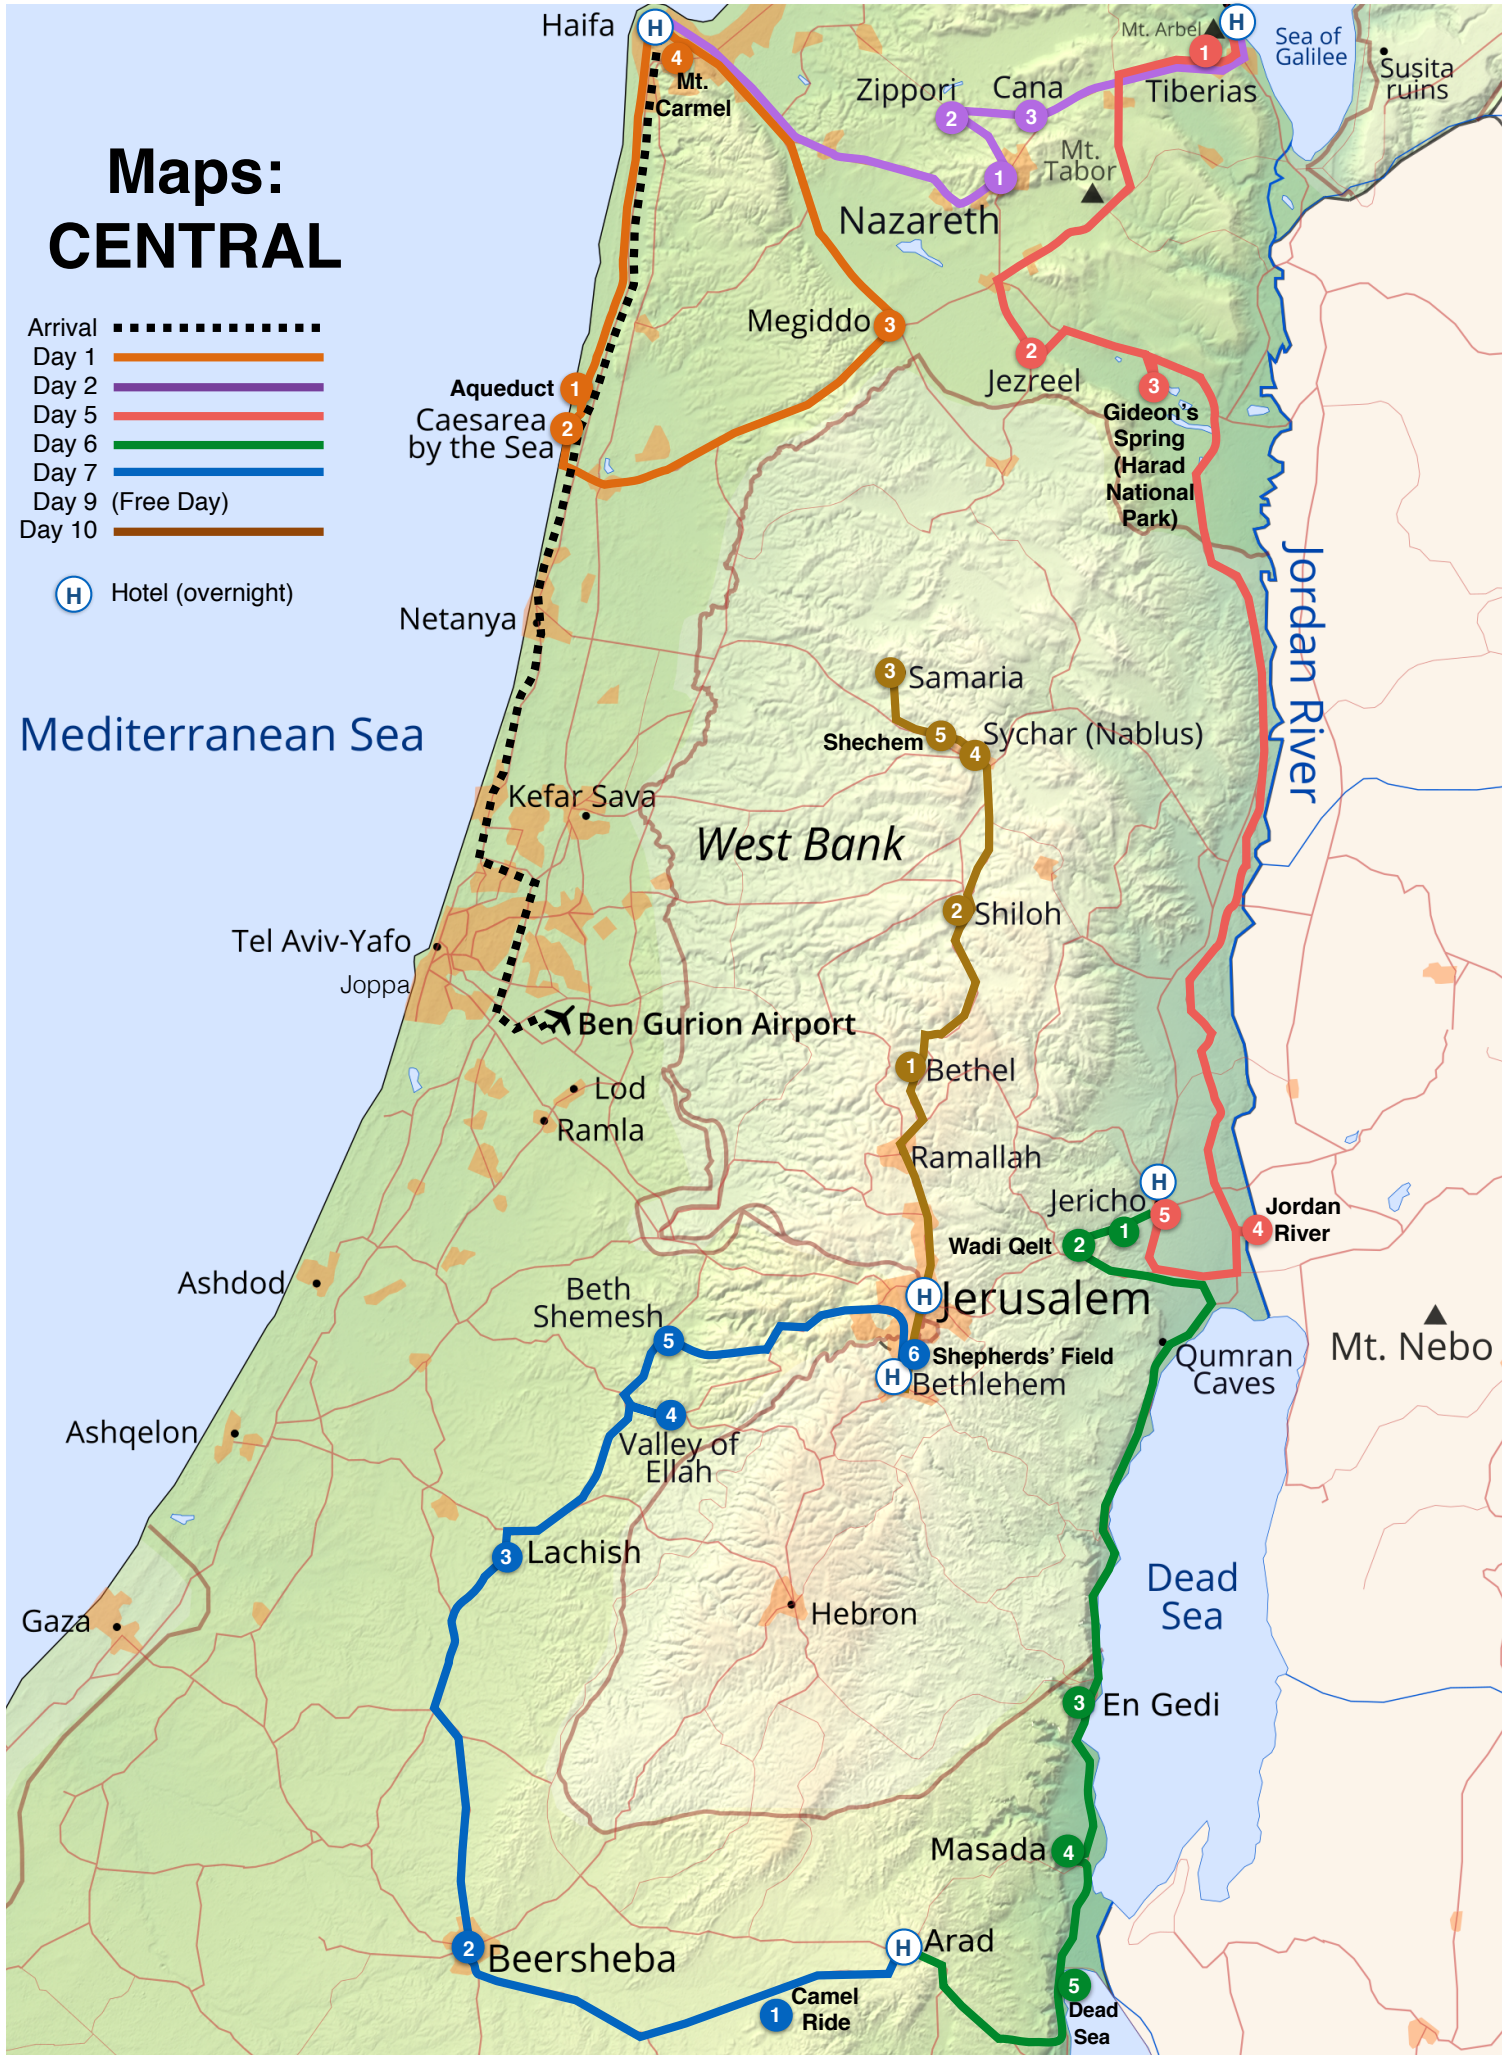

Maps: CENTRAL

- Arrival
 - Day 1
 - Day 2
 - Day 5
 - Day 6
 - Day 7
 - Day 9 (Free Day)
 - Day 10
- H Hotel (overnight)

Maps: NORTH

Day 3 
Day 4 

BETHLEHEM

Day 8

JERUSALEM

Day 11 
Day 12 

Jerusalem